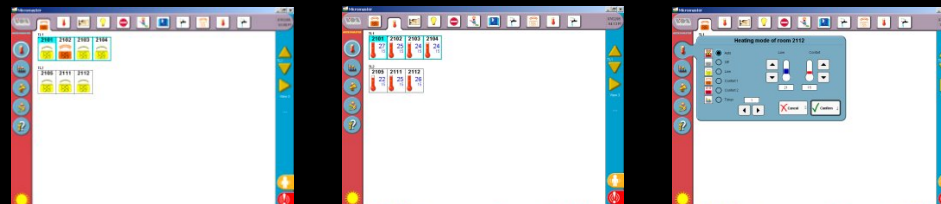

IN ROOM CONTROL SYSTEM

Integrated with PMS
@Front Desk

LIGHTING & BLIND CONTROL

- Preset Lighting Scene
- Programmable Energy Mode

A/C CONTROL

- a) Pre-Cool/Heat via PMS Interface
- b) FCU 3 speed control, Auto Mode
- Temp Set-point
- Energy Saving ECO/Green Mode ,
Setback , Schedule mode

ROOM ACCESS CONTROL

- RFID Access Card / Presence
- Online Room Access Monitoring
- Zigbee / Z wave ready

Online Room
Status/In Room
Services
Facility Manager

CENTRAL MONITORING & CONTROL SOFTWARE

BMS

Interactive IPTV Portal
For Room Control /
Hotel Services

VDA ENERGY MANAGEMENT SOLUTIONS

- Management of Air Con via
 - RFID Keycard – Guest, Housekeeping, Staff
 - Motion Sensors and Door Status
 - Window/ Door Contacts
 - Time Scheduling (increase temperature during night)
 - Motorised Curtains (to block sunlight)
- Energy Monitoring
 - Energy Consumption Report