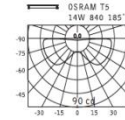

Housing: aluminium, powder-coated, anti-dazzle design.
Lampshade: acrylic, matte.
Lamp: T5 14W G5
Color: ☐ WH ☐ SV ☒ FR