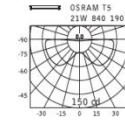

Housing: aluminium, powder-coated, anti-dazzle design.
Lampshade: acrylic, matte.
Lamp: T5 21W G5
Color: ☐ WH ☐ SV ☒ FR