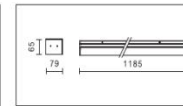

Surface-mounted wall luminaires

Features

Clean-cut design.
Full range of products maximizes a variety of space.
High-quality aluminium enclosure, good texture and durable.
Reflectors with pure aluminium layer 99.9% and matt acrylic lampshade create a visual comfort efficiently and high performance.

Application

General lighting for bookstore, library, offices and commercial applications.

Housing: aluminium, powder-coated, anti-dazzle design.
Lampshade: acrylic, matte.
Lamp: T5 14W G5
Color: ☐ WH ☐ SV ☒ FR

Housing: aluminium, powder-coated, anti-dazzle design.
Lampshade: acrylic, matte.
Lamp: T5 21W G5
Color: ☐ WH ☐ SV ☒ FR

HWA-T5128

Housing: aluminium, powder-coated, anti-dazzle design.
Lampshade: acrylic, matte.
Lamp: T5 28W G5
Color: ☐ WH ☐ SV ☒ FR