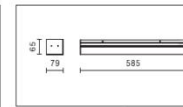

Surface-mounted wall luminaires

Features

Clean-cut design.
Full range of products maximizes a variety of space.
High-quality aluminium enclosure, good texture and durable.
Reflectors with pure aluminium layer 99.9% and matt acrylic lampshade create a visual comfort efficiently and high performance.

Application

General lighting for bookstore, library, offices and commercial applications.

HWA-T5114

Housing: aluminium, powder-coated, anti-dazzle design.
Lampshade: acrylic, matte.
Lamp: T5 14W G5
Color: ☐ WH ☐ SV ☒ FR

Housing: aluminium, powder-coated, anti-dazzle design.
Lampshade: acrylic, matte.
Lamp: T5 21W G5
Color: ☐ WH ☐ SV ☒ FR

Housing: aluminium, powder-coated, anti-dazzle design.
Lampshade: acrylic, matte.
Lamp: T5 28W G5
Color: ☐ WH ☐ SV ☒ FR