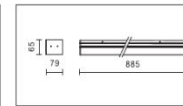

Surface-mounted wall luminaires

Features

Clean-cut design.
Full range of products maximizes a variety of space.
High-quality aluminium enclosure, good texture and durable.
Reflectors with pure aluminium layer 99.9% and matt acrylic lampshade create a visual comfort efficiently and high performance.

Application

General lighting for bookstore, library, offices and commercial applications.

Housing: aluminium, powder-coated, anti-dazzle design.
Lampshade: acrylic, matte.
Lamp: T5 14W G5
Color: ☐ WH ☐ SV ☒ FR

HWA-T5121

Housing: aluminium, powder-coated, anti-dazzle design.
Lampshade: acrylic, matte.
Lamp: T5 21W G5
Color: ☐ WH ☐ SV ☒ FR

Housing: aluminium, powder-coated, anti-dazzle design.
Lampshade: acrylic, matte.
Lamp: T5 28W G5
Color: ☐ WH ☐ SV ☒ FR