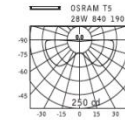

Housing: aluminium, powder-coated, anti-dazzle design.
Lampshade: acrylic, matte.
Lamp: T5 28W G5
Color: ☐ WH ☐ SV ☒ FR