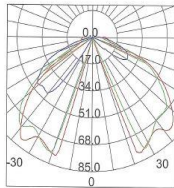

AVERAGE BEAM ANGLE(50%):140.4 DEG
 UNIT:cd
 — C0/180,121.0deg
 — C30/210,122.8deg
 — C60/240,137.8deg
 — C90/270,180.0deg
 — C60/240,137.8deg
 — C90/270,180.0deg

648J11
 INCL. LED(CITIZEN)
 COB 2X3W 500 lm
 INCL. LED DRIVER
 100-240V/50-60Hz
 ◆ CE IP20

AVERAGE BEAM ANGLE(50%):139.5 DEG
 UNIT:cd
 — C0/180,120.1deg
 — C30/210,123.4deg
 — C60/240,134.4deg
 — C90/270,180.0deg
 — C60/240,134.4deg
 — C90/270,180.0deg

648K11
 INCL. LED(CITIZEN)
 COB 1X6W 475 lm
 INCL. LED DRIVER
 100-240V/50-60Hz
 ◆ CE IP20

AVERAGE BEAM ANGLE(50%):100.3 DEG
 UNIT:cd
 — C0/180,128.4deg
 — C30/210,128.1deg
 — C60/240,134.5deg
 — C90/270,10.3deg
 — C60/240,134.4deg
 — C90/270,180.0deg

646L11

LED Max 1x6W AC100V-240V

646M11

LED Max 1x6W AC100V-240V