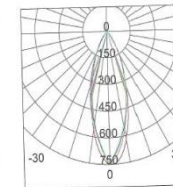

649T11

◇ CE IP54

AVERAGE BEAM ANGLE(50%):35.0 DEG

UNIT:cd
— C0/180,35.3deg
— C30/210,33.0deg
— C60/240,35.2deg
— C90/270,36.4deg