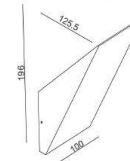

Surface-mounted wall luminaires

649Q11

◇ CE IP54

AVERAGE BEAM ANGLE(50%):37.6 DEG

W1120317

◇ CE IP20

AVERAGE BEAM ANGLE(50%):47.6 DEG

649T11

◇ CE IP54

AVERAGE BEAM ANGLE(50%):35.0 DEG

UNIT:cd
— C0/180,35.3deg
— C30/210,33.0deg
— C60/240,35.2deg
— C90/270,36.4deg

649U11(IP20)

◇ CE IP20

649U11(IP54)

◇ CE IP54

AVERAGE BEAM ANGLE(50%):33.8 DEG

UNIT:cd
— C0/180,33.4deg
— C30/210,31.8deg
— C60/240,34.0deg
— C90/270,36.1deg