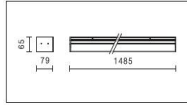

Surface-mounted wall luminaires