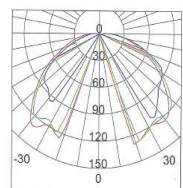

AVERAGE BEAM ANGLE(50%):140.4 DEG
 UNIT:cd
 — C0/180,121.0deg
 — C30/210,122.8deg
 — C60/240,137.8deg
 — C90/270,180.0deg
 — C60/240,137.8deg
 — C90/270,180.0deg

648J11
 INCL. LED(CITIZEN)
 COB 2X3W 500 lm
 INCL. LED DRIVER
 100-240V/50-60Hz
 ◆ CE IP20

AVERAGE BEAM ANGLE(50%):139.5 DEG
 UNIT:cd
 — C0/180,120.1deg
 — C30/210,123.4deg
 — C60/240,134.4deg
 — C90/270,180.0deg
 — C60/240,134.4deg
 — C90/270,180.0deg

648K11
 INCL. LED(CITIZEN)
 COB 1X6W 475 lm
 INCL. LED DRIVER
 100-240V/50-60Hz
 ◆ CE IP20

AVERAGE BEAM ANGLE(50%):100.3 DEG
 UNIT:cd
 — C0/180,128.4deg
 — C30/210,128.1deg
 — C60/240,134.5deg
 — C90/270,10.3deg
 — C60/240,134.4deg
 — C90/270,180.0deg

646L11

LED Max 1x6W AC100V-240V

646M11

LED Max 1x6W AC100V-240V