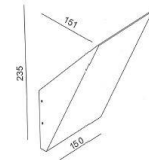

649T11

◇ CE IP54

AVERAGE BEAM ANGLE(50%):35.0 DEG

UNIT:cd
— C0/180,35.3deg
— C30/210,33.0deg
— C60/240,35.2deg
— C90/270,36.4deg