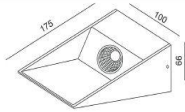

Surface-mounted wall luminaires

649Q11

◇ CE IP54

AVERAGE BEAM ANGLE(50%):37.6 DEG