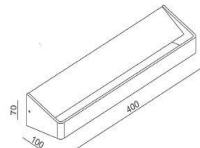

Surface-mounted wall luminaires