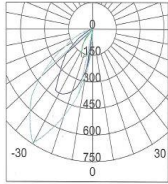

W1120317

◇ CE IP20

AVERAGE BEAM ANGLE(50%):47.6 DEG