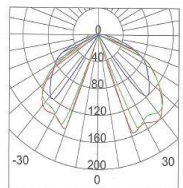

AVERAGE BEAM ANGLE(50%):140.4 DEG
 UNIT:cd
 — C0/180,121.0deg
 — C30/210,122.8deg
 — C60/240,137.8deg
 — C90/270,180.0deg
 — C60/240,137.8deg
 — C90/270,180.0deg

648J11
 INCL. LED(CITIZEN)
 COB 2X3W 500 lm
 INCL. LED DRIVER
 100-240V/50-60Hz
 ◆ CE IP20

AVERAGE BEAM ANGLE(50%):139.5 DEG
 UNIT:cd
 — C0/180,120.1deg
 — C30/210,123.4deg
 — C60/240,134.4deg
 — C90/270,180.0deg
 — C60/240,134.4deg
 — C90/270,180.0deg

648K11
 INCL. LED(CITIZEN)
 COB 1X6W 475 lm
 INCL. LED DRIVER
 100-240V/50-60Hz
 ◆ CE IP20

AVERAGE BEAM ANGLE(50%):100.3 DEG
 UNIT:cd
 — C0/180,128.4deg
 — C30/210,128.1deg
 — C60/240,134.5deg
 — C90/270,10.3deg
 — C60/240,134.4deg
 — C90/270,180.0deg

646L11

LED Max 1x6W AC100V-240V

646M11

LED Max 1x6W AC100V-240V