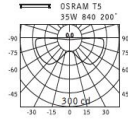

Housing: aluminium, powder-coated, anti-dazzle design.

Lampshade: acrylic, matte.

Lamp: T5 35W G5

Color: ☐ WH ☐ SV ☒ FR