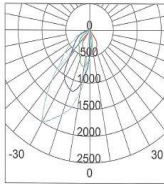

Surface-mounted wall luminaires

649Q11

◇ CE IP54

AVERAGE BEAM ANGLE(50%):37.6 DEG

W1120317

◇ CE IP20

AVERAGE BEAM ANGLE(50%):47.6 DEG

649T11

◇ CE IP54

AVERAGE BEAM ANGLE(50%):35.0 DEG

UNIT:cd
— C0/180,35.3deg
— C30/210,33.0deg
— C60/240,35.2deg
— C90/270,36.4deg

649U11(IP20)

◇ CE IP20

649U11(IP54)

◇ CE IP54

AVERAGE BEAM ANGLE(50%):33.8 DEG

UNIT:cd
— C0/180,33.4deg
— C30/210,31.8deg
— C60/240,34.0deg
— C90/270,36.1deg