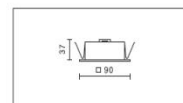

Mounting frame: die-cast aluminium, powder-coated.
Lampshade: acrylic, printing.
Housing: die-cast aluminium, powder-coated.
LED: OSRAM 1.2W(350mA)
LED color:
Color: ☐ WH ☐ BK ☐ SY