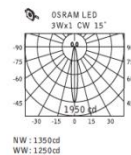

Indicator lead you the way in darkness.

Rotate the luminaire for reading or light up the wall.