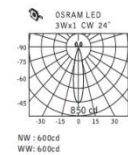

Indicator lead you the way in darkness.

Rotate the luminaire for reading or light up the wall.