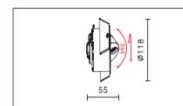

Mounting ring: die-cast aluminium, powder-coated.
Housing: steel, powder-coated.
Lampholder: die-cast aluminium, powder-coated.
Input: AC 100-240V
LED: OSRAM 3W(700mA)
Indicat Light: $\varnothing$ 5 LED 0.06W
LED color: ☐ CW ☐ NW ☐ WW
Indicator Light color: ☐ WH ☐ BK ☐ SY

DA-E11R-GP-3-15