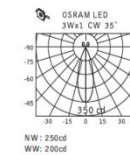

Indicator lead you the way in darkness.

Rotate the luminaire for reading or light up the wall.