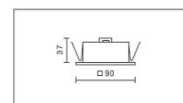

NW: 25cd
WW: 20cd

Mounting frame: die-cast aluminium, powder-coated.
Housing: die-cast aluminium, powder-coated.
Darklight reflector: aluminium, anodized.
LED: OSRAM 1.2W(350mA)
LED color:
Color: ☐ WH ☐ BK ☐ SY