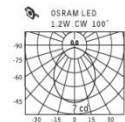

Mounting frame: die-cast aluminium, powder-coated.
Lampshade: acrylic, printing.
Housing: die-cast aluminium, powder-coated.
LED: OSRAM 1.2W(350mA)
LED color:
Color: ☐ WH ☐ BK ☐ SY