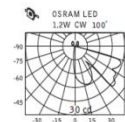

NW: 25cd
WW: 20cd

Mounting frame: die-cast aluminium, powder-coated.
Housing: die-cast aluminium, powder-coated.
Darklight reflector: aluminium, anodized.
LED: OSRAM 1.2W(350mA)
LED color:
Color: ☐ WH ☐ BK ☐ SY