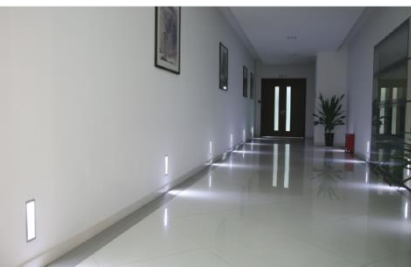

Mounting frame: die-cast aluminium, powder-coated.
Lampshade: acrylic, printing.
Housing: die-cast aluminium, powder-coated.
LED: OSRAM 1.2W(350mA)
LED color:
Color: ☐ WH ☐ BK ☐ SY

Mounting frame: die-cast aluminium, powder-coated.
Lampshade: acrylic, printing.
Housing: die-cast aluminium, powder-coated.
LED: OSRAM 1.2W(350mA)
LED color:
Color: ☐ WH ☐ BK ☐ SY

NW: 25cd
WW: 20cd

Mounting frame: die-cast aluminium, powder-coated.
Housing: die-cast aluminium, powder-coated.
Darklight reflector: aluminium, anodized.
LED: OSRAM 1.2W(350mA)
LED color:
Color: ☐ WH ☐ BK ☐ SY