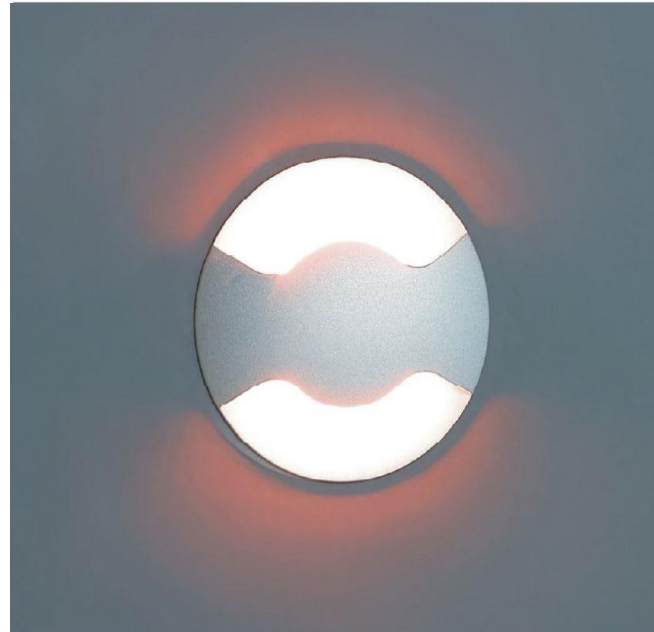

WLE-1917A LED 1x2.5W

MATERIAL:ALUMINUM+PMMA

LAMP:CREE XP-E 1x2.5W
EXCL. LED POWER SUPPLY 700mA-DC
CRI 80.

IP20/ROHS/CE/ V

Ø36xH50

WLE-1917B LED 1x2.5W

MATERIAL:ALUMINUM+PMMA

LAMP:CREE XP-E 1x2.5W
EXCL. LED POWER SUPPLY 700mA-DC
CRI 80.

IP20/ROHS/CE/ V

Ø36xH50

WLE-1917C LED 1x2.5W

MATERIAL:ALUMINUM+PMMA

LAMP:CREE XP-E 1x2.5W
EXCL. LED POWER SUPPLY 700mA-DC
CRI 80.

IP20/ROHS/CE/ V

Ø36xH50

WLE-1917D LED 1x2.5W

MATERIAL:ALUMINUM+PMMA

LAMP:CREE XP-E 1x2.5W
EXCL. LED POWER SUPPLY 700mA-DC
CRI 80.

IP20/ROHS/CE/ V

Ø36xH50