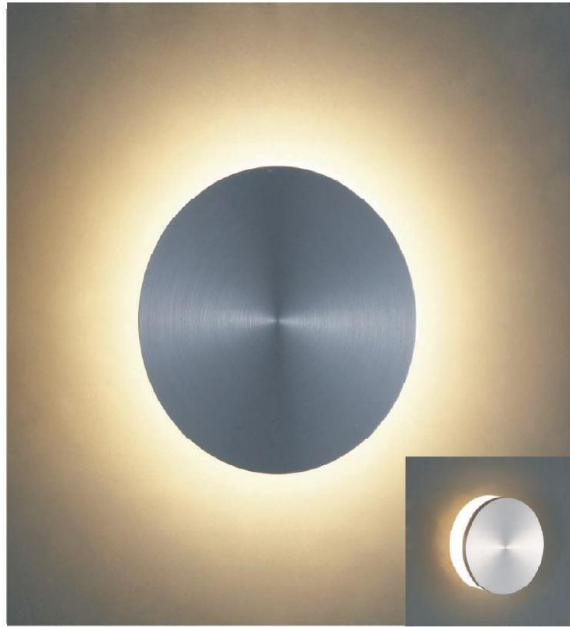

WLED1906 & WLED1907 wall lamp, it has round and square versions, also two different size. It is made by pure aluminum and PMMA. The finish is treated very accurately and looks upgrade. It can use as wall light and also can use as decorative ceiling light. Furthermore, it is low power and no need to maintain. It makes the product economic and durable.

WLED-1906 LED1x2.5W

MATERIAL:ALUMINUM+PMMA

LAMP:CREE XP-E 1x2.5W
EXCL. LED POWER SUPPLY 700mA-DC
CRI 80.

AVAILABLE COLOR:
Alu Brush
Black Brush
Matt White

IP20/ROHS/CE/ V

Ø40xH42

WLED-1906(MAX) LED1x4.2W

MATERIAL:ALUMINUM+PMMA

LAMP:BRIDGELUX MICRO SM4 1x4.2W
EXCL. LED POWER SUPPLY 350mA-DC
CRI 80.

IP20/ROHS/CE/ V

Ø68xH35

WLED-1907 LED1x2.5W

MATERIAL:ALUMINUM+PMMA

LAMP:CREE XP-E 1x2.5W
EXCL. LED POWER SUPPLY 700mA-DC
CRI 80.

AVAILABLE COLOR:
Alu Brush
Black Brush
Matt White

IP20/ROHS/CE/ V

Ø40xH42

WLED-1907(MAX) LED1x4.2W

MATERIAL:ALUMINUM+PMMA

LAMP:BRIDGELUX MICRO SM4 1x4.2W
EXCL. LED POWER SUPPLY 350mA-DC
CRI 80.

IP20/ROHS/CE/ V

Ø68xH35