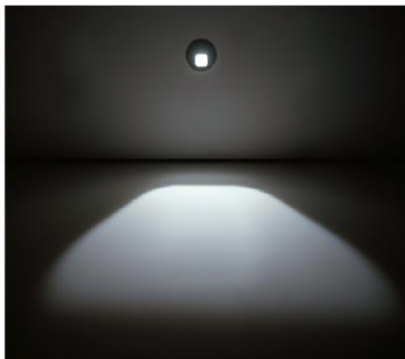

Recessed wall luminaires

645Y13

LED Max 1×3W DC700mA

645Z13

LED Max 1×3W DC700mA

645T11

LED Max 1×3W DC700mA

645U11

LED Max 1×3W DC700mA

WLED1906 & WLED1907 wall lamp, it has round and square versions, also two different size. It is made by pure aluminum and PMMA. The finish is treated very accurately and looks upgrade. It can use as wall light and also can use as decorative ceiling light. Furthermore, it is low power and no need to maintain. It makes the product economic and durable.