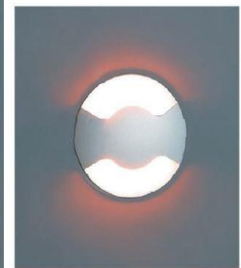

WLE-1917A LED 1x2.5W

MATERIAL:ALUMINUM+PMMA

LAMP:CREE XP-E 1x2.5W
EXCL. LED POWER SUPPLY 700mA-DC
CRI 80.

IP20/ROHS/CE/ V

Ø36xH50

WLE-1917B LED 1x2.5W

MATERIAL:ALUMINUM+PMMA

LAMP:CREE XP-E 1x2.5W
EXCL. LED POWER SUPPLY 700mA-DC
CRI 80.

IP20/ROHS/CE/ V

Ø36xH50

WLE-1917C LED 1x2.5W

MATERIAL:ALUMINUM+PMMA

LAMP:CREE XP-E 1x2.5W
EXCL. LED POWER SUPPLY 700mA-DC
CRI 80.

IP20/ROHS/CE/ V

Ø36xH50

WLE-1917D LED 1x2.5W

MATERIAL:ALUMINUM+PMMA

LAMP:CREE XP-E 1x2.5W
EXCL. LED POWER SUPPLY 700mA-DC
CRI 80.

IP20/ROHS/CE/ V

Ø36xH50