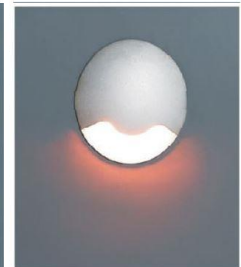

WLE-1917A LED 1x2.5W

MATERIAL:ALUMINUM+PMMA

LAMP:CREE XP-E 1x2.5W
EXCL. LED POWER SUPPLY 700mA-DC
CRI 80.

IP20/ROHS/CE/ V

Ø36xH50

WLE-1917B LED 1x2.5W

MATERIAL:ALUMINUM+PMMA

LAMP:CREE XP-E 1x2.5W
EXCL. LED POWER SUPPLY 700mA-DC
CRI 80.

IP20/ROHS/CE/ V

Ø36xH50

WLE-1917C LED 1x2.5W

MATERIAL:ALUMINUM+PMMA

LAMP:CREE XP-E 1x2.5W
EXCL. LED POWER SUPPLY 700mA-DC
CRI 80.

IP20/ROHS/CE/ V

Ø36xH50

WLE-1917D LED 1x2.5W

MATERIAL:ALUMINUM+PMMA

LAMP:CREE XP-E 1x2.5W
EXCL. LED POWER SUPPLY 700mA-DC
CRI 80.

IP20/ROHS/CE/ V

Ø36xH50