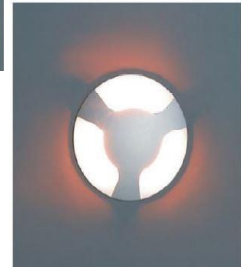

WLE-1917A LED 1x2.5W

MATERIAL:ALUMINUM+PMMA

LAMP:CREE XP-E 1x2.5W
EXCL. LED POWER SUPPLY 700mA-DC
CRI 80.

IP20/ROHS/CE/ V

Ø36xH50

WLE-1917B LED 1x2.5W

MATERIAL:ALUMINUM+PMMA

LAMP:CREE XP-E 1x2.5W
EXCL. LED POWER SUPPLY 700mA-DC
CRI 80.

IP20/ROHS/CE/ V

Ø36xH50

WLE-1917C LED 1x2.5W

MATERIAL:ALUMINUM+PMMA

LAMP:CREE XP-E 1x2.5W
EXCL. LED POWER SUPPLY 700mA-DC
CRI 80.

IP20/ROHS/CE/ V

Ø36xH50

WLE-1917D LED 1x2.5W

MATERIAL:ALUMINUM+PMMA

LAMP:CREE XP-E 1x2.5W
EXCL. LED POWER SUPPLY 700mA-DC
CRI 80.

IP20/ROHS/CE/ V

Ø36xH50