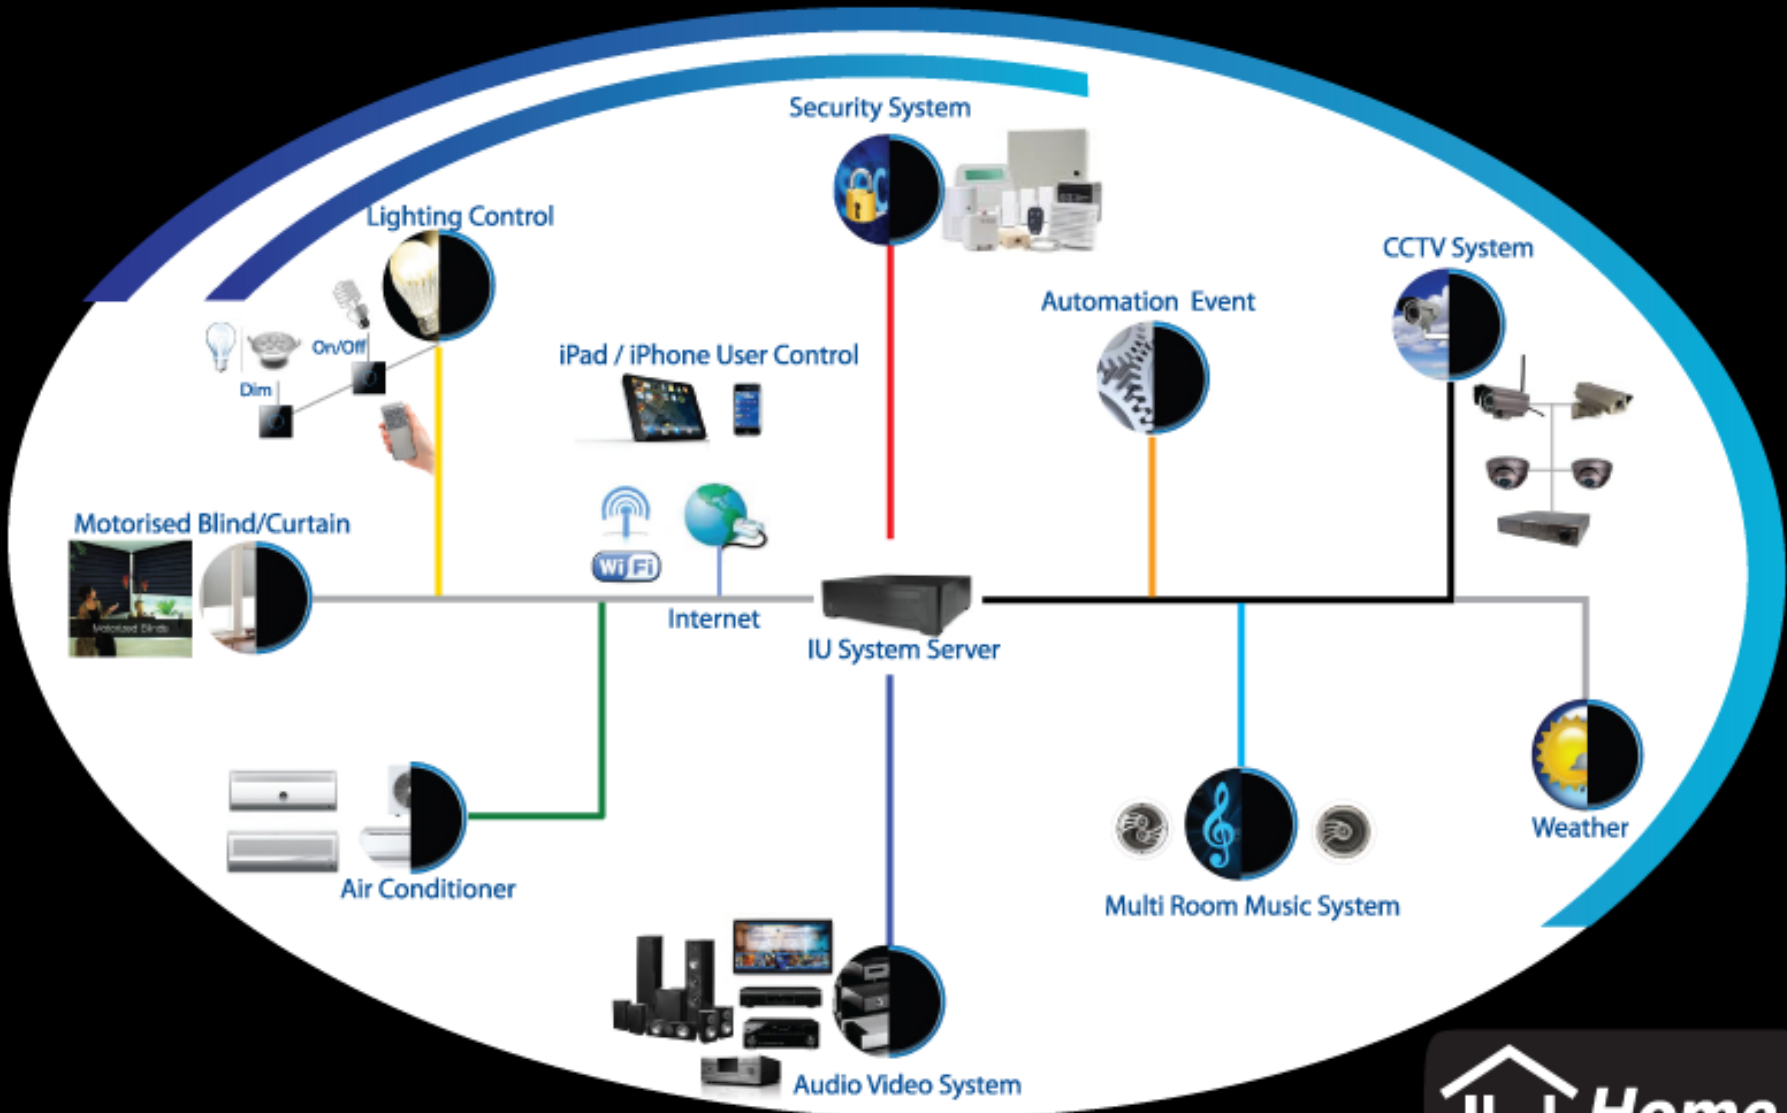

# Integrated Home System Technology

**Total Intelligent Automation System**

# IU Home Automation System Integration

### ECO WIRING

With IU Home Control it is not only look great at the touch control system switches; when installed in houses during the construction phase, it also requires less wiring compare to other wired bus system. Resulting in considerable saving in copper and time required for laying the cables at the electrical wiring stage.