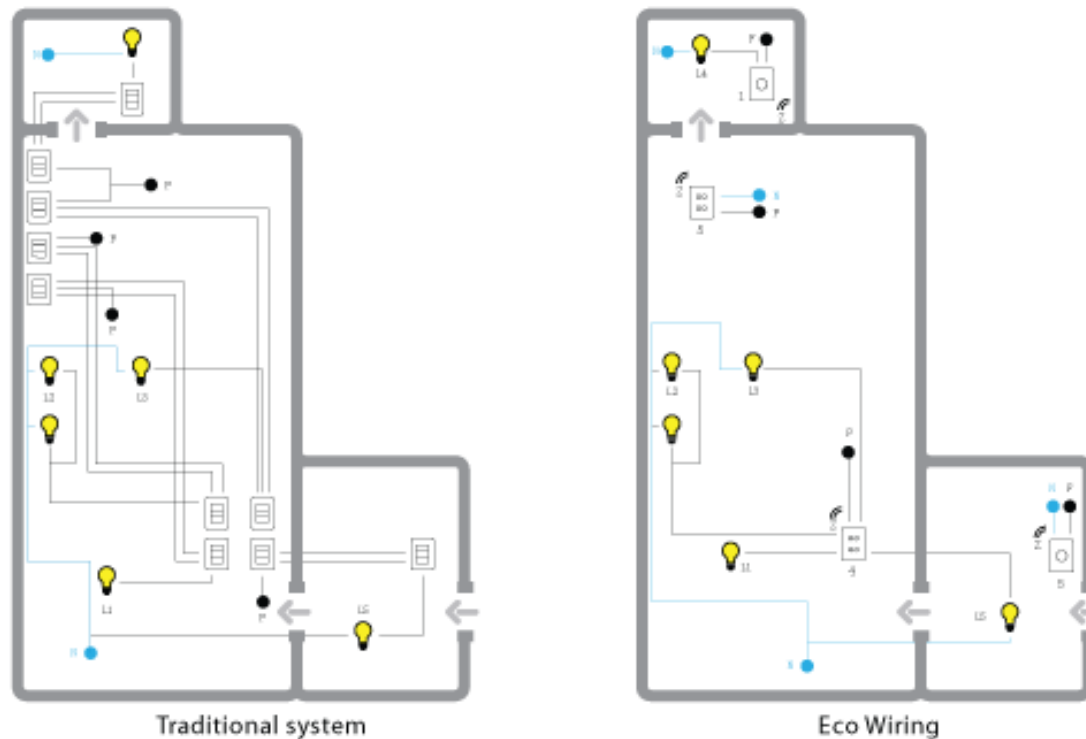

# Integrated Home System Technology

**Total Intelligent Automation System**

# IU Home Automation System Integration

## ECOWIRING FOR NEW BUILDINGS

### ECO WIRING

With IU Home Control it is not only look great at the touch control system switches; when installed in houses during the construction phase, it also requires less wiring compare to other wired bus system. Resulting in considerable saving in copper and time required for laying the cables at the electrical wiring stage.