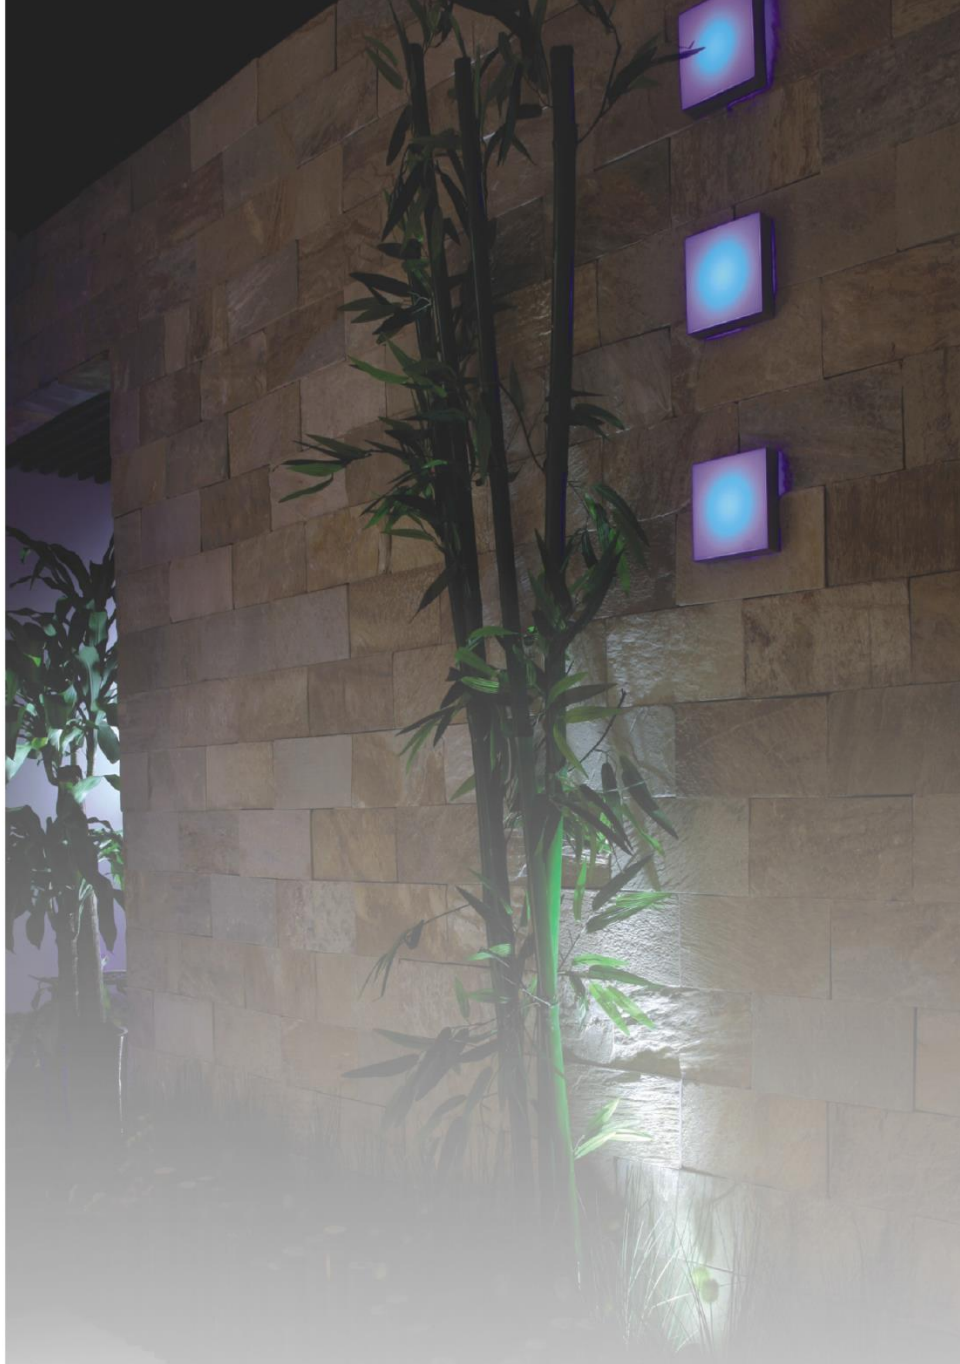

Recessed wall luminaires

Accessories for ODL-905A

Accessories for ODL-905A1