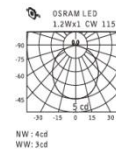

Lamps	Lighting Dimension/Icon/Photometric Curve	parameters
		Cover frame: die-cast aluminium, powder-coated. Lampshade: safety glass. Mounting base: plastic, black. LED: OSRAM 1.2W(350mA) LED color:
		Color: ☐ WH ☐ BF ☐ SY

ODL-C01/LDL-AC16

		Cover frame: aluminium, anodized. Lampshade: safety glass. Mounting base: plastic, black. LED: OSRAM 1.2W(350mA) LED color:
		Color: ☐ WH ☐ BF ☐ SY

ODL-905A/LDL-AC15

		Lampshade: safety glass. Housing: aluminium, powder-coated. Mounting base: plastic, black. LED: OSRAM 1.2W(350mA) LED color:
		Color: ☐ WH ☐ BF ☐ SY

ODL-905A1/LDL-AC15