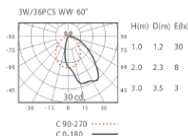

Mounting frame: die-casting aluminium, powder-coated, with safety glass.
Housing: die-cast aluminium, powder-coated.
Installation box: plastic, black.
Input: AC 100-240V
LED: OSRAM LED 1pcs (700mA)
LED color: ☐ CW ☐ NW ☐ WW
Color: ☐ BF ☐ SV

KR-101A