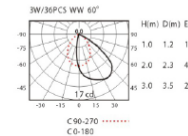

Mounting frame: die-casting aluminium, powder-coated, with safety glass.
Housing: die-cast aluminium, powder-coated.
Input: AC 100-240V
LED: OSRAM 0.06W LED 3W/36pcs
LED color: ☐ CW ☐ NW ☐ WW
Color: ☐ BF ☐ SV

KR-104B(36PCS LED=3W)