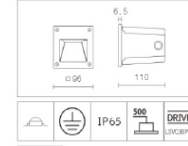

Mounting frame: die-casting aluminium, powder-coated, with safety glass.
Housing: die-cast aluminium, powder-coated.
Installation box: plastic, black.
Input: AC 100-240V
LED: OSRAM LED 1pcs (700mA)
LED color: ☐ CW ☐ NW ☐ WW
Color: ☐ BF ☐ SV

KR-101A