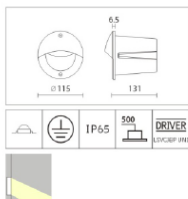

Mounting frame: die-casting aluminium, powder-coated, with safety glass.
Housing: die-cast aluminium, powder-coated.
Installation box: plastic, black.
Input: AC 100-240V
LED: OSRAM LED 1pcs (700mA)
LED color: ☐ CW ☐ NW ☐ WW
Color: ☐ BF ☐ SV

KR-001B