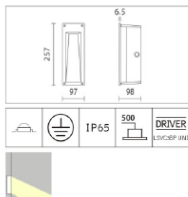

Recessed wall luminaires

Mounting frame: die-casting aluminium, powder-coated, with safety glass.
Housing: die-cast aluminium, powder-coated.
Installation box: plastic, black.
Input: AC 100-240V
LED: OSRAM LED 1pcs (700mA)
LED color: ☐ CW ☐ NW ☐ WW
Color: ☐ BF ☐ SV

KR-101C