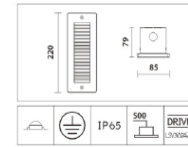

Mounting frame: die-casting aluminium, powder-coated, with safety glass.
Housing: die-cast aluminium, powder-coated.
Input: AC 100-240V
LED: OSRAM 0.06W LED 3W/36pcs
LED color: ☐ CW ☐ NW ☐ WW
Color: ☐ BF ☐ SV

KR-104D(36PCS LED=3W)