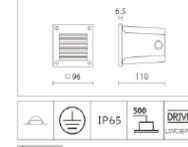

Mounting frame: die-casting aluminium, powder-coated, with safety glass.
Housing: die-cast aluminium, powder-coated.
Installation box: plastic, black.
Input: AC 100-240V
LED: OSRAM LED 1pcs (700mA)
LED color: ☐ CW ☐ NW ☐ WW
Color: ☐ BF ☐ SV

KR-101B