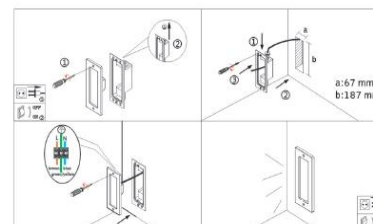

Instruction of installation

Wooden wall (without installation box, for only KR-104 series)