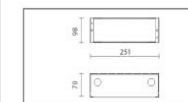

AC-101C
Materials: plastic, black.

75x215
H:70

Instruction of installation

Wooden wall (without installation box, for only KR-104 series)

Cement wall (with installation box)

Recessed wall luminaires

Mounting frame: die-casting aluminium, powder-coated, with safety glass.
 Housing: die-cast aluminium, powder-coated.
 Input: AC 100-240V
 LED: OSRAM 0.06W LED 3W/36pcs
 LED color: CW NW WW
 Color: BF SV