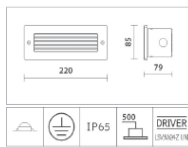

Mounting frame: die-casting aluminium, powder-coated, with safety glass.
Housing: die-cast aluminium, powder-coated.
Input: AC 100-240V
LED: OSRAM 0.06W LED 3W/36pcs
LED color: ☐ CW ☐ NW ☐ WW
Color: ☐ BF ☐ SV

KR-104C(36PCS LED=3W)