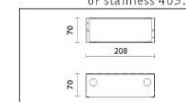

AC-104
Materials: steel, electrolytic,
or stainless 403.

75x212
H:70