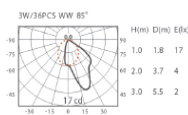

Mounting frame: die-casting aluminium, powder-coated, with safety glass.
Housing: die-cast aluminium, powder-coated.
Installation box: plastic, black.
Input: AC 100-240V
LED: OSRAM LED 1pcs (700mA)
LED color: ☐ CW ☐ NW ☐ WW
Color: ☐ BF ☐ SV

KR-101B