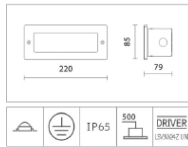

Recessed wall luminaires

Mounting frame: die-casting aluminium, powder-coated, with safety glass.
Housing: die-cast aluminium, powder-coated.
Input: AC 100-240V
LED: OSRAM 0.06W LED 3W/36pcs
LED color: ☐ CW ☐ NW ☐ WW
Color: ☐ BF ☐ SV

KR-104A(36PCS LED=3W)