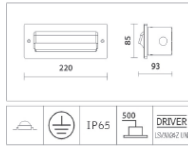

Mounting frame: die-casting aluminium, powder-coated, with safety glass.
Housing: die-cast aluminium, powder-coated.
Input: AC 100-240V
LED: OSRAM 0.06W LED 3W/36pcs
LED color: ☐ CW ☐ NW ☐ WW
Color: ☐ BF ☐ SV

KR-104B(36PCS LED=3W)