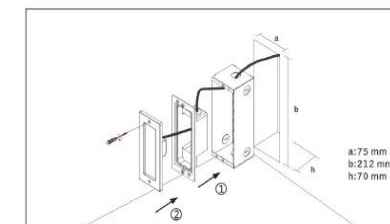

AC-101C
Materials: plastic, black.

75x215
H:70

Instruction of installation

Wooden wall (without installation box, for only KR-104 series)

Cement wall (with installation box)

Recessed wall luminaires

Mounting frame: die-casting aluminium, powder-coated, with safety glass.
 Housing: die-cast aluminium, powder-coated.
 Input: AC 100-240V
 LED: OSRAM 0.06W LED 3W/36pcs
 LED color: CW NW WW
 Color: BF SV