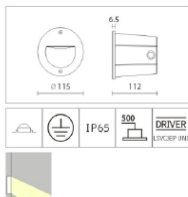

Mounting frame: die-casting aluminium, powder-coated, with safety glass.
Housing: die-cast aluminium, powder-coated.
Installation box: plastic, black.
Input: AC 100-240V
LED: OSRAM LED 1pcs (700mA)
LED color: ☐ CW ☐ NW ☐ WW
Color: ☐ BF ☐ SV

KR-001A