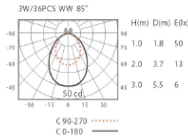

Mounting frame: die-casting aluminium, powder-coated, with safety glass.
Housing: die-cast aluminium, powder-coated.
Input: AC 100-240V
LED: OSRAM 0.06W LED 3W/36pcs
LED color: ☐ CW ☐ NW ☐ WW
Color: ☐ BF ☐ SV

KR-104D(36PCS LED=3W)