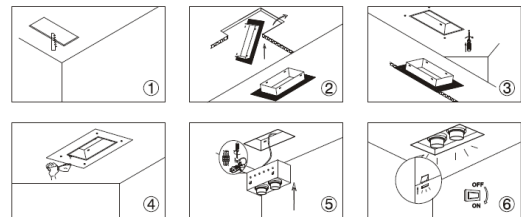

Dimension

Features

- DT-series is a trimless recessed luminaire featuring triple halogen luminaire MR-16 gimbals to provide accent lighting efficiently.
- Multiple selection of lamp wattages and degrees to choose from to provide different effects within the same luminaire.
- 30° tilt angle to maximize lighting range.
- Clean-cut design.
- Anti-glare baffle to reduce visual discomfort to the eye.
- Easy re-lamping system that provides user easy maintenance and convenience.

Technical Specifications

Mounting Frame: steel, powder-coated.
 Housing: steel, powder-coated.
 Lamp-holder carrier: aluminum, powder-coated.
 Lamp: MR-16 (QR-CBC51) 12V; 50W GU5.3
 Color: WH BK SY

Photometric