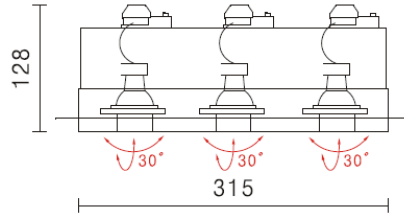

Dimension

Features

- DT-series is a trimless recessed luminaire featuring triple halogen luminaire MR-16 gimbals to provide accent lighting efficiently.
- Multiple selection of lamp wattages and degrees to choose from to provide different effects within the same luminaire.
- 30° tilt angle to maximize lighting range.
- Clean-cut design.
- Anti-glare baffle to reduce visual discomfort to the eye.
- Easy re-lamping system that provides user easy maintenance and convenience.

Technical Specifications

Mounting Frame: steel, powder-coated.
 Housing: steel, powder-coated.
 Lamp-holder carrier: aluminum, powder-coated.
 Lamp: MR-16 (QR-CBC51) 12V; 50W GU5.3
 Color: WH BK SY

Photometric