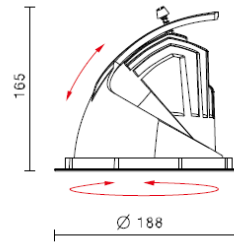

## Dimension

## Features

- DW-series recessed LED luminaire ZENIGATA CoB LED 33.3W providing energy-efficient and low-maintenance lighting solutions.
  - Luminous efficacy of 3000 lumens at 900mA (33.3 watts).
- Safety glass to protect the LED chip, very easy for end-user to clean the surface.
- A new bracket mechanism ensure better functions on 355° rotating and 30° (-15° ~+45°) tilting.
- The swiveling-in function provide a wall washer effect on cleaner ceiling design.
- Different angle reflectors for customer to choose in different applications.
- Good thermal management guarantees long lifespan.
- No UV or IR radiation in the light beam.

## Technical Specifications

Housing: Die-cast aluminum, powder-coated

Mounting Ring: Diet-cast aluminum, powder-coated

Reflector: Pure aluminium layer 99.9%, mirror finish anodized

LED: Mega-Zenigata CoB 33.3W (900mA)