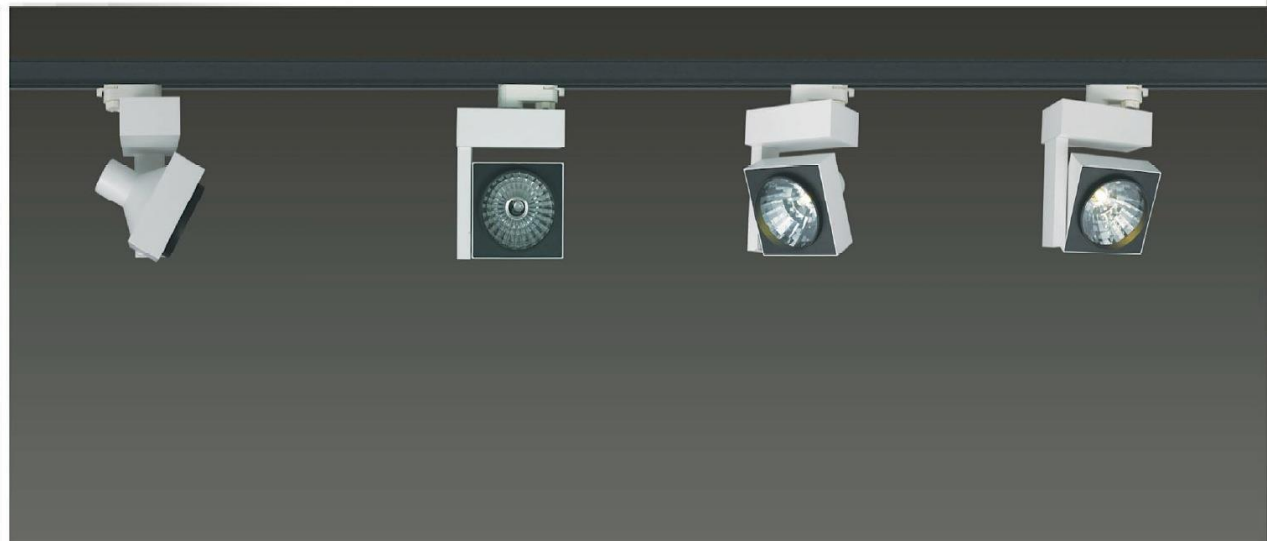

BOX-CDM-TC G8.5 1x70W

MATERIAL: ALUMINUM DIE-CAST
ROTATES: 355°
SPOT HEAD ADJUST: 90°
LAMP: 1xCDM-T8 MAX. 70W
REFLECTOR ANGLE: 14°, 24°, 42°
G8.5 INCL. BALLAST
AC 220-240V/50-60Hz
AVAILABLE COLOR:
Alu Grey, Sand Black, Sand White
IP20/ROHS/CE/☺

BOX-CDM-T G12 1x70W

MATERIAL: ALUMINUM DIE-CAST
ROTATES: 355°
SPOT HEAD ADJUST: 90°
LAMP: 1xCDM-T MAX. 70W
REFLECTOR ANGLE: 14°, 24°, 42°
G8.5 INCL. BALLAST
AC 220-240V/50-60Hz
AVAILABLE COLOR:
Alu Grey, Sand Black, Sand White
IP20/ROHS/CE/☺