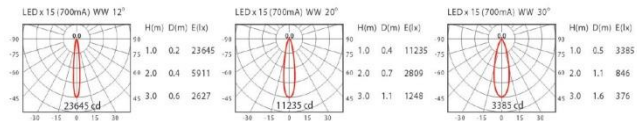

Track luminaires

Housing: die-cast aluminium, powder-coated, 0°-180° tilt, irritative cooling system with NTC sensor, anti-dazzle design.
Transformer housing: aluminium, powder-coated, rotatable on 1-circuit or 3-circuit adapter through 355°.
Anti-dazzle ring: plastic, black.
TITAN 1-circuit or 3-circuit adapter: plastic, liquid paint.
Input: AC 220-240V
LED: OSRAM LED 15pcs (700mA)
LED color: ☐ CW ☐ NW ☐ WW
Color: ☐ WH ☐ BK ☐ SV