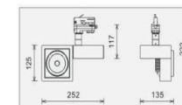

TWINS BOX-15W LED 1x15W

MATERIAL: ALUMINUM DIE-CAST
ROTATES: 355°
SPOT HEAD ADJUST: 90°

LAMP: BRIDGELUX
ES RECTANGLE ARRAY, 1x15W
INCL. LED POWER SUPPLY 500mA-DC
AC 100-240V/50-60Hz
REFLECTOR ANGLE: 16°, 40°, CRI 80.

AVAILABLE COLOR:
Alu Grey, Sand Black, Sand White

IP20/ROHS/CE/☑

TWINS BOX-26W LED 1x26.2W

MATERIAL: ALUMINUM DIE-CAST
ROTATES: 355°
SPOT HEAD ADJUST: 90°

LAMP: BRIDGELUX
ES RECTANGLE ARRAY, 1x26.2W
INCL. LED POWER SUPPLY 500mA-DC
AC 100-240V/50-60Hz
REFLECTOR ANGLE: 16°, 40°, CRI 80.

AVAILABLE COLOR:
Alu Grey, Sand Black, Sand White

IP20/ROHS/CE/☑