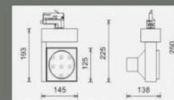

AVAILABLE COLOR:
 Alu Grey, Sand Black, Sand White

IP20/ROHS/CE/☑

BOX-CDM-TC G8.5 1x70W

MATERIAL: ALUMINUM DIE-CAST
 ROTATES: 355°
 SPOT HEAD ADJUST: 90°
 LAMP: 1xCDM-T8 MAX. 70W
 REFLECTOR ANGLE: 14°, 24°, 42°
 G8.5 INCL. BALLAST
 AC 220-240V/50-60Hz
 AVAILABLE COLOR:
 Alu Grey, Sand Black, Sand White
 IP20/ROHS/CE/☺