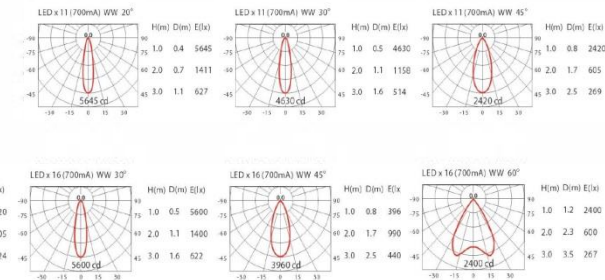

SA-5510H(MD-11S)/HT4-413A

www.philips.com/led www.osram.com

Titan MD module MD-11S MD-16S

Features

- The wind tunnel structure makes this series functions well in high luminous flux.
- 355° rotation & 180° tilt angle maximize the illumination range.
- NTC sensor helps to reduce the current to 350mA immediately while the LEDs driven in 700mA are over heated.
- Thermal management with active cooling system guarantees a long lifespan.
- Precise optical technology creates smooth light distribution.
- Anti-dazzle ring effectively makes visual comfort.
- No UV or IR radiation in the light beam.
- Applicable to spotlight.