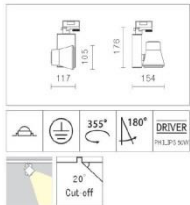

Minimal OSLOM LEDs with compact optical lenses

More LEDs are allowed in a smaller diameter size.

Old lenses

New lenses

Enhanced anti-dazzle

Anti-dazzle ring with 20° cut-off angle.

Track luminaires

Housing: die-cast aluminium, powder-coated, 0°-180° tilt, irritative cooling system with NTC sensor, anti-dazzle design.
 Transformer housing: aluminium, powder-coated, rotatable on 1-circuit or 3-circuit adapter through 355°.
 Anti-dazzle ring: plastic, black.
 TITAN 1-circuit or 3-circuit adapter: plastic, liquid paint.
 Input: AC 220-240V
 LED: OSRAM LED 15pcs (700mA)
 LED color: CW NW WW
 Color: WH BK SV