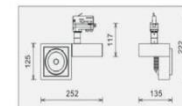

TWINS BOX-26W LED 1x26.2W

MATERIAL: ALUMINUM DIE-CAST
ROTATES: 355°
SPOT HEAD ADJUST: 90°

LAMP: BRIDGELUX
ES RECTANGLE ARRAY, 1x26.2W
INCL. LED POWER SUPPLY 500mA-DC
AC 100-240V/50-60Hz
REFLECTOR ANGLE: 16°, 40°, CRI 80.

AVAILABLE COLOR:
Alu Grey, Sand Black, Sand White

IP20/ROHS/CE/☑